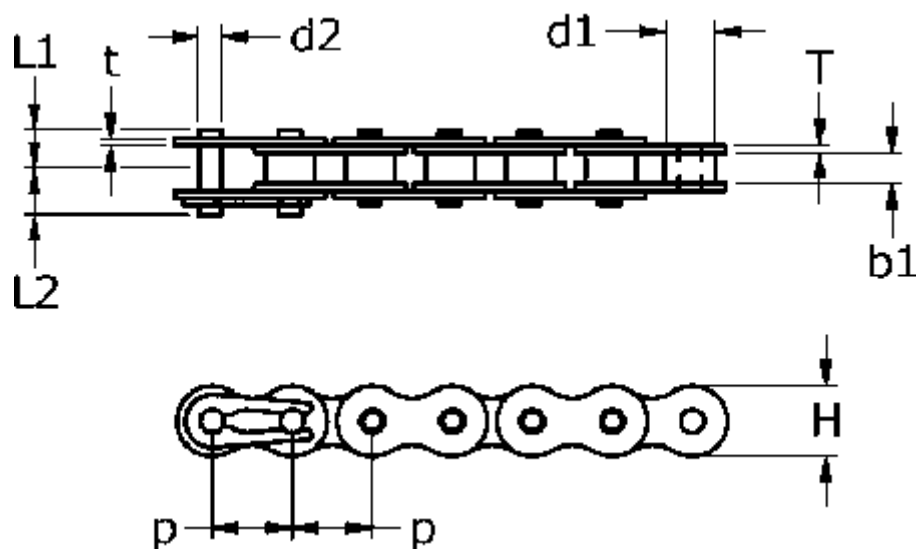

Article number: 613104014

Description: Tsubaki Heavy Duty 120 HT-1 Simplex rollerchain  
Heavy Duty

Note: Heavy Duty 120 HT-1

## Measures

b1	= 25.4
Breaking power	= 167kN
d1	= 22.23
d2	= 11.11
H	= 36.2
L1	= 26.95
L2	= 30.55
P	= 38.1

T	= 5.6
t	= 5.6